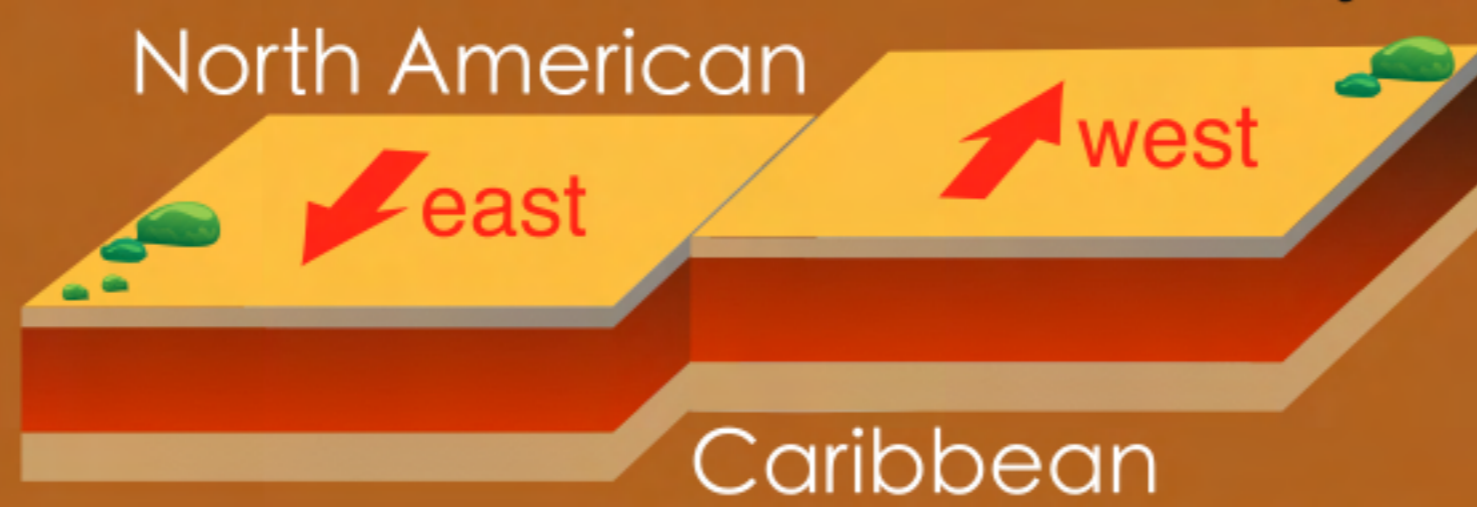

EARTHQUAKE

www.internetgeography.net

Haiti 2010

On January 12th 2010 an earthquake struck 10 miles south-west of the capital city of Haiti, Port au Prince.

magnitude

7.0

105K

 destroyed